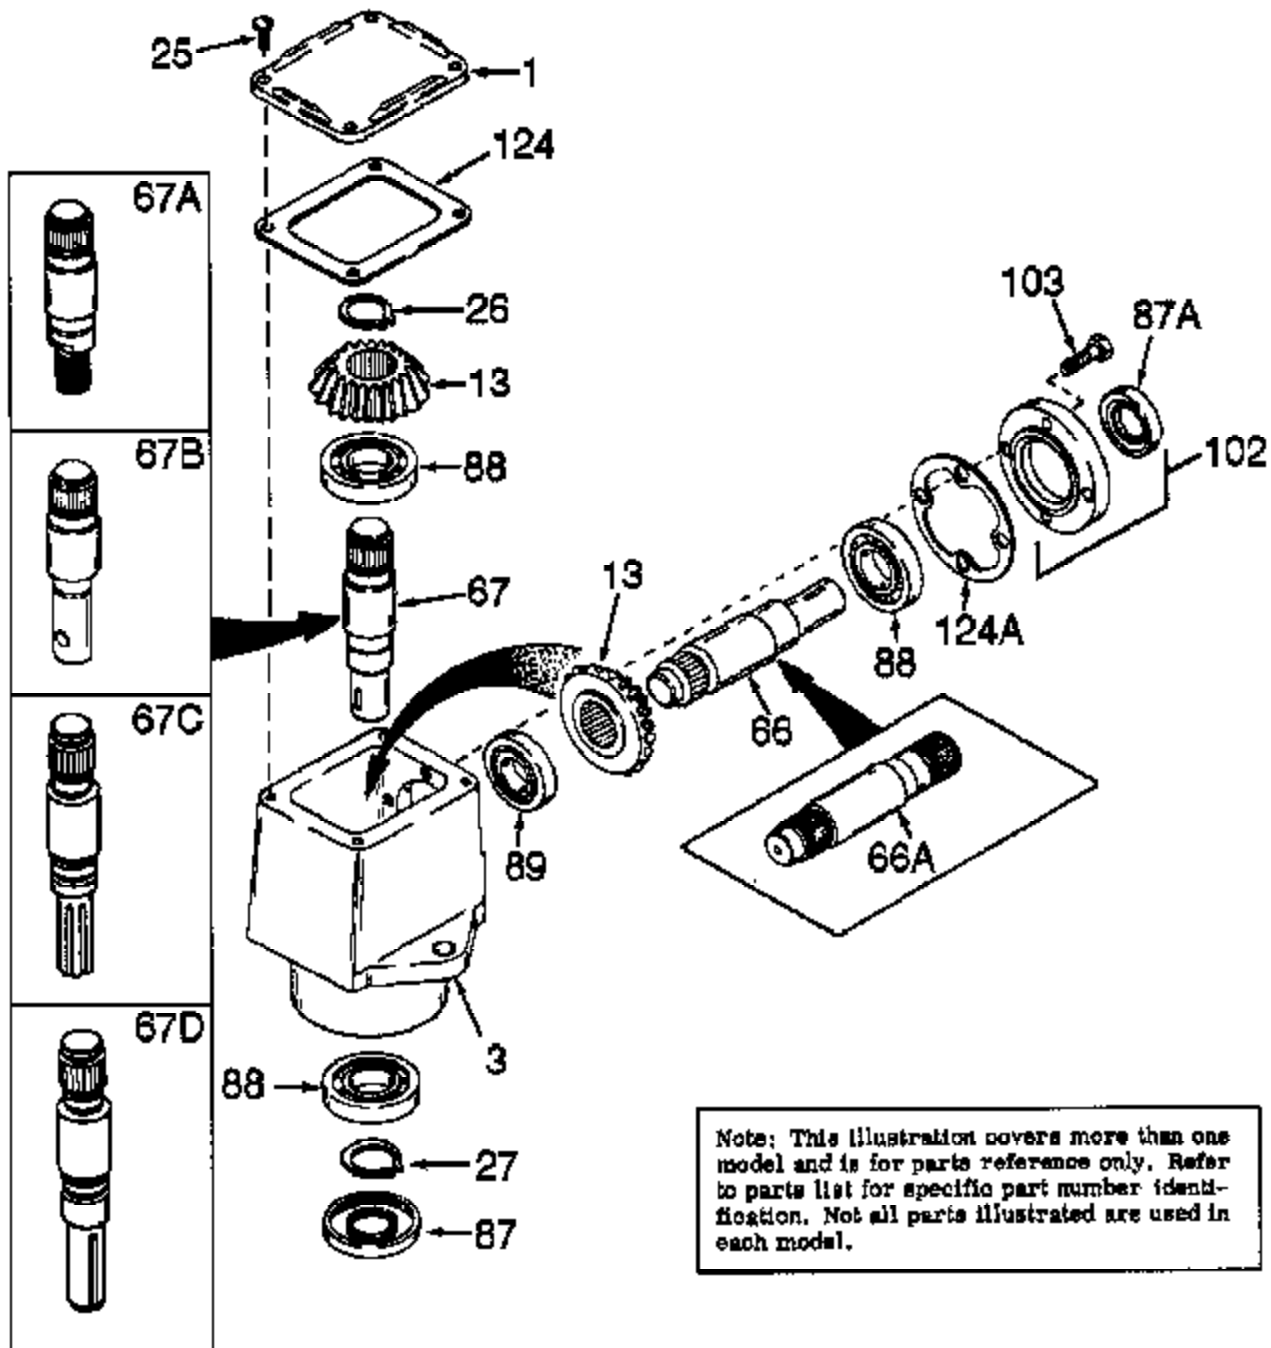

JOIST

SICHER IST DAS:
DAS ORIGINAL

**NOTE: PARTS NOT ILLUSTRATED
OR LISTED ARE SUPPLIED BY
EQUIPMENT MANUFACTURER.**

Note: This illustration covers more than one model and is for parts reference only. Refer to parts list for specific part number identification. Not all parts illustrated are used in each model.

Ref #	Part Number	Qty	Description
1	772035		Left Hand Cover
3	770026		Right Angle Drive Housing
13	778046		Miter Gear
25	792025		Screw, 10-24 x 1/2"
26	788018		Snap Ring
27	788019		Snap Ring
66	776041		Input Pinion Shaft
67	776066		Output Shaft
87A	788031		Oil Seal
87	788029		Oil Seal
88	780034		Ball Bearing
89	780024		Ball Bearing
102	786029		Retainer Cap & Seal (Incl. 87A & 103)
103	792026		Screw, 1/4-20 x 7/8"
124A	788030B		Cap Gasket
124	788028		Cover Gasket

RAD-1280-P91 Page 2 of 2
Peerless